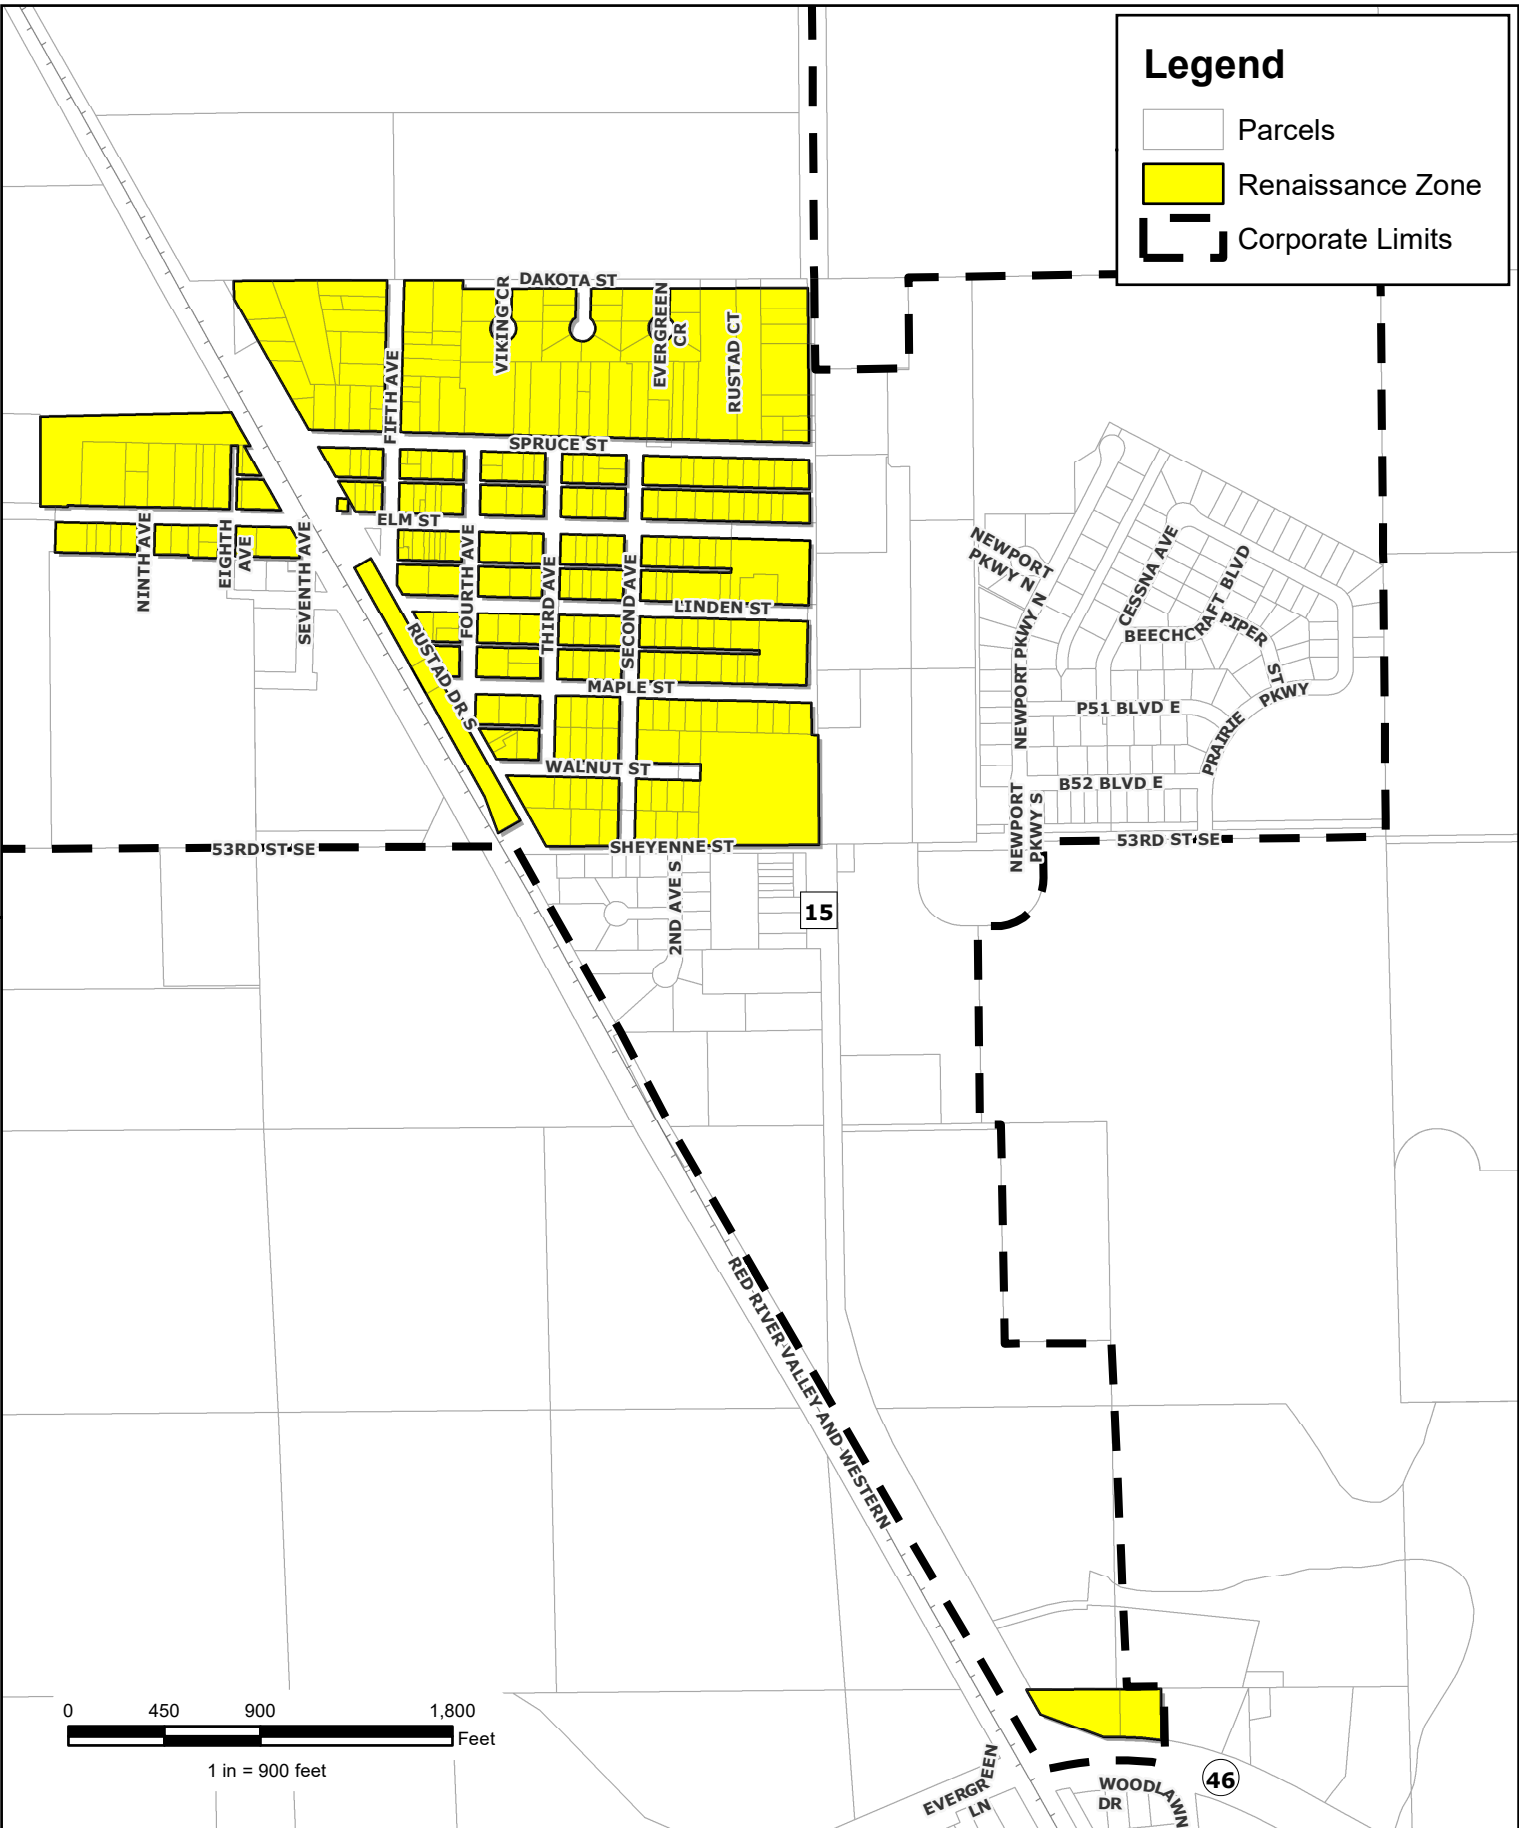

Legend

-  Parcels
-  Renaissance Zone
-  Corporate Limits

RENAISSANCE ZONE MAP KINDRED, NORTH DAKOTA

Created By: TJS Date Created: 12/22/22 Date Saved: 12/22/22 Date Plotted: 04/02/14 Date Exported: 12/22/22
Plotted By: Tanner Schmidt Parcel Date: 08/05/22 Aerial Image: 2022 County NAIP SIDS Elevation Data: Lidar
Horizontal Datum: NAD 1983 StatePlane North Dakota South FIPS 3302 Feet Vertical Datum: NAVD1988
T:\BaseData\ND\City\Kindred\Kindred_RenaissanceZone_Map_8pt5x11.mxd